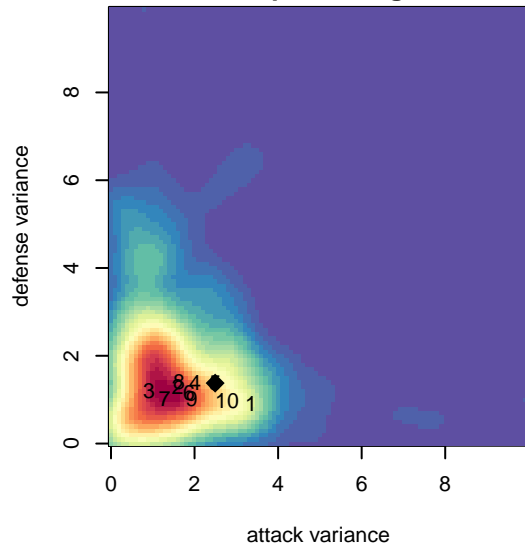

Wenatchee Valley United Aguilitas B01

Wenatchee FC
 Wenatchee, WA
 B01 total strength=1832
 attack=50.47 defense=25.28
 fall league = PSPL WNPL U17

alt names used:
 COBRAS UNITED SC AGUILITAS (WA)
 UNITED SC Aguilitas 01
 Aguilitas

Venues played:
 2017 US Club Regionals B01
 2017 PSPL WNPL U17
 2017 WA Cup Gold U17

Wenatchee Valley United Aguilitas B01
 Dots are actual minus expected GF (blue circles) and GA (red triangles).
 Blue line is smoothed change in attack strength. Red is smoothed change in defense strength.

**attack and defense variance (black dot)
relative to other teams
and top 10 in region**

**attack and defense rating
relative to others at age
and all opponents in last 13 months**

Performance relative to 13 month average