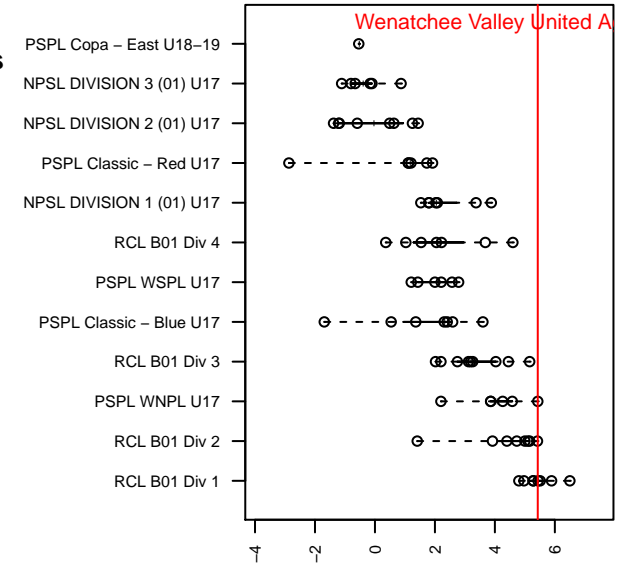

Wenatchee Valley United Aguilitas B01

Wenatchee FC
 Wenatchee, WA
 B01 total strength=1832
 attack=50.47 defense=25.28
 fall league = PSPL WNPL U17

alt names used:
 COBRAS UNITED SC AGUILITAS (WA)
 UNITED SC Aguilitas 01
 Aguilitas

Venues played:
 2017 US Club Regionals B01
 2017 PSPL WNPL U17
 2017 WA Cup Gold U17

Wenatchee Valley United Aguilitas B01
 Dots are actual minus expected GF (blue circles) and GA (red triangles).
 Blue line is smoothed change in attack strength. Red is smoothed change in defense strength.

**attack and defense variance (black dot)
relative to other teams
and top 10 in region**

**attack and defense rating
relative to others at age
and all opponents in last 13 months**

Performance relative to 13 month average