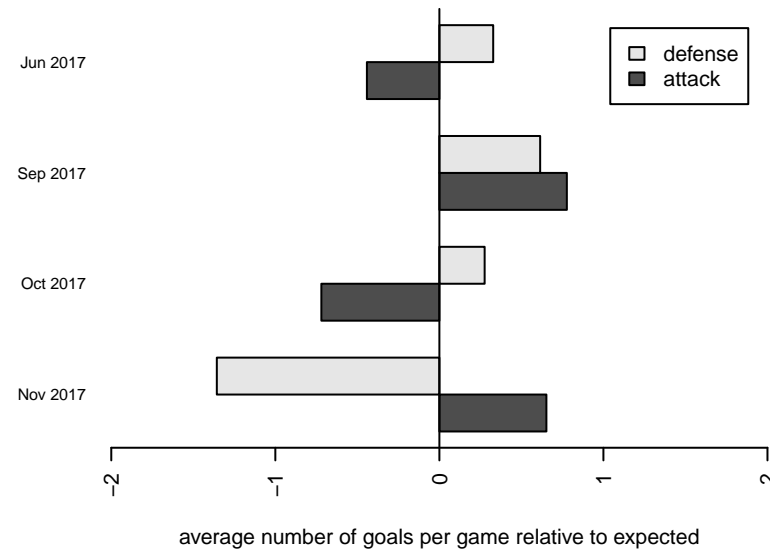

Performance relative to 13 month average