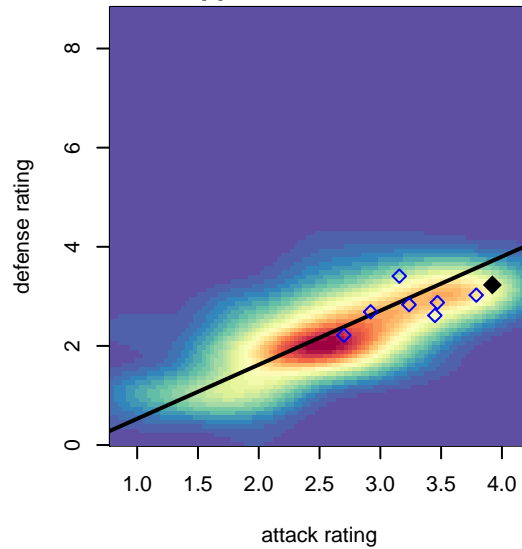

Wenatchee Valley United Aguilitas B01

Wenatchee FC
 Wenatchee, WA
 B01 total strength=1832
 attack=50.47 defense=25.28
 fall league = PSPL WNPL U17

alt names used:
 COBRAS UNITED SC AGUILITAS (WA)
 UNITED SC Aguilitas 01
 Aguilitas

Venues played:
 2017 US Club Regionals B01
 2017 PSPL WNPL U17
 2017 WA Cup Gold U17

Wenatchee Valley United Aguilitas B01
 Dots are actual minus expected GF (blue circles) and GA (red triangles).
 Blue line is smoothed change in attack strength. Red is smoothed change in defense strength.

**attack and defense variance (black dot)
relative to other teams
and top 10 in region**

**attack and defense rating
relative to others at age
and all opponents in last 13 months**

Performance relative to 13 month average