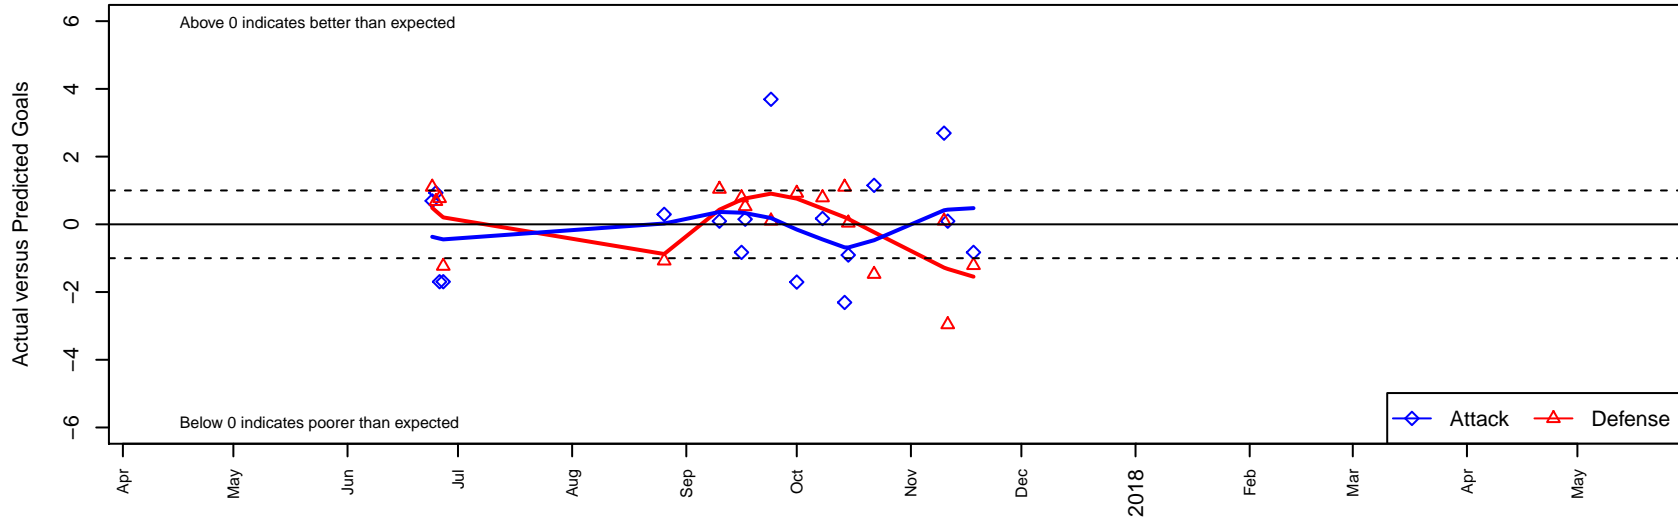

Wenatchee Valley United Aguilitas B01

Wenatchee FC
 Wenatchee, WA
 B01 total strength=1832
 attack=50.47 defense=25.28
 fall league = PSPL WNPL U17

alt names used:
 COBRAS UNITED SC AGUILITAS (WA)
 UNITED SC Aguilitas 01
 Aguilitas

Venues played:
 2017 US Club Regionals B01
 2017 PSPL WNPL U17
 2017 WA Cup Gold U17

Wenatchee Valley United Aguilitas B01
 Dots are actual minus expected GF (blue circles) and GA (red triangles).
 Blue line is smoothed change in attack strength. Red is smoothed change in defense strength.

**attack and defense variance (black dot)
relative to other teams
and top 10 in region**

**attack and defense rating
relative to others at age
and all opponents in last 13 months**

Performance relative to 13 month average